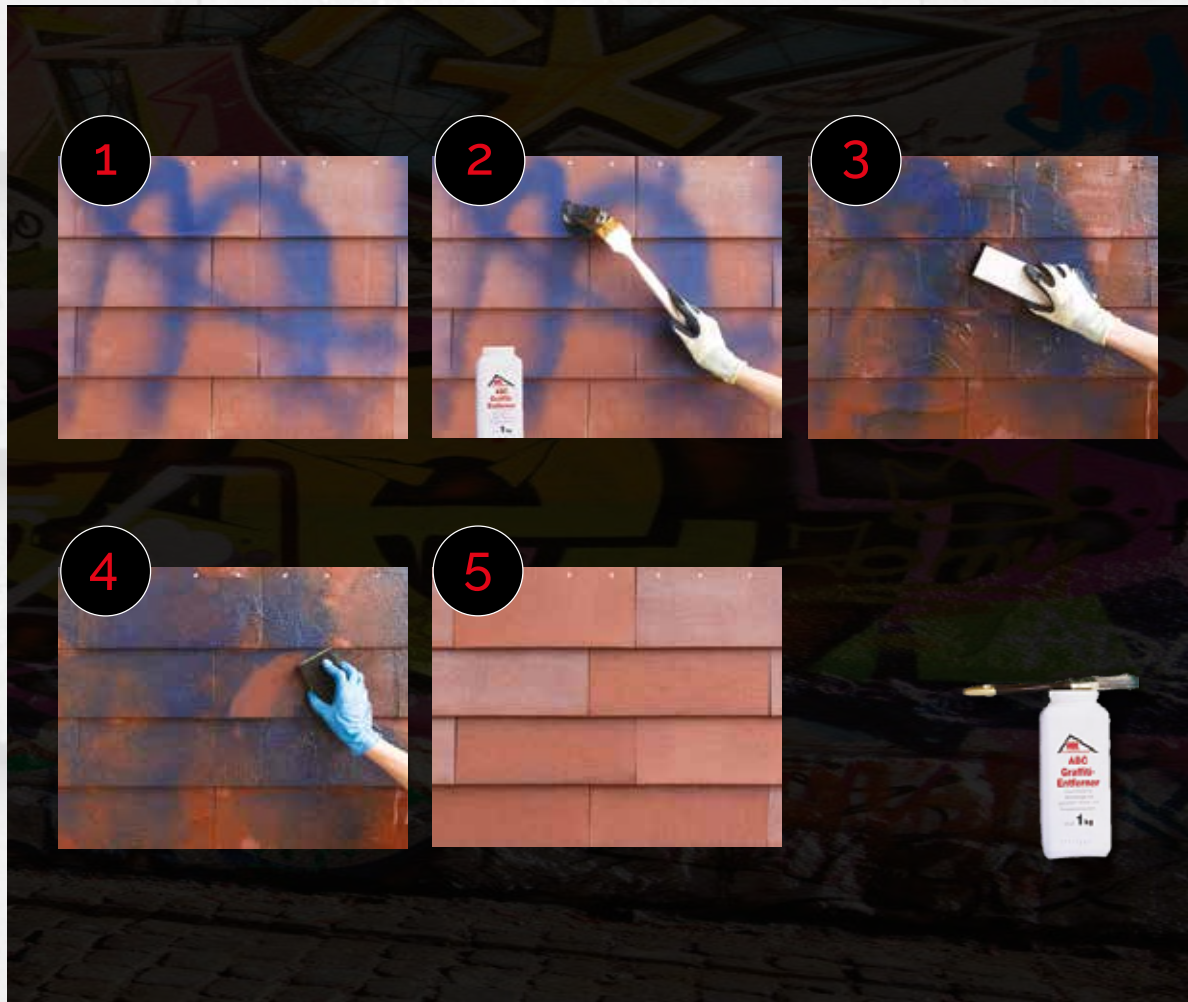

Inner corner

Windowsill

Straight cut

Snow guard

Assembly

CREST NORDIC Rust Red
Innovation house Terhalle Holzbau, Ahaus, Germany

Graffiti-Remover

Crest Nordic® is Graffiti Removable

Graffiti can be easily removed with Crest-Nordic® Graffiti-Remover. It has become part of the appearance of our cities and villages, but it is rarely welcome.

On the one hand, they rarely meet the aesthetic taste of the house wall owners and on the other hand their removal is usually very costly. Although it is hardly possible to prevent the mostly night-time spraying activities, by choosing the building material for the exterior wall one can at least ensure that they disappear as quickly as they came and after their use they are 100% reused for the development of the next product.